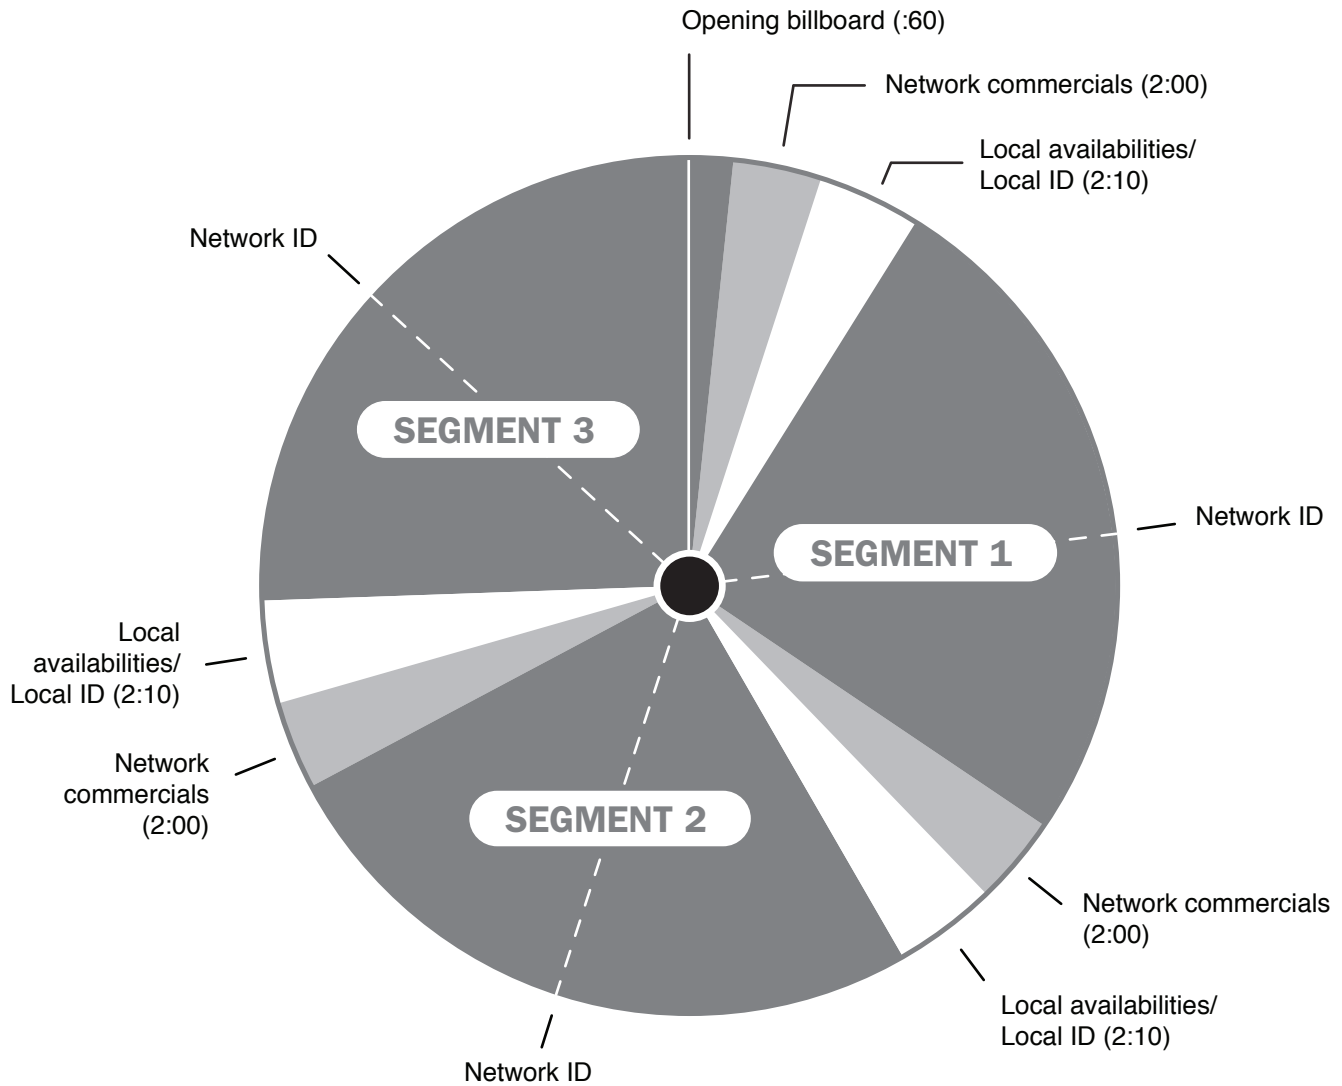

PROGRAM CLOCK
 July 2010

**Exact times of IDs and local availabilities float, but each show guarantees 6:00 of local availabilities, for a total program time of 60:00*

REVISED JUNE 24, 2010