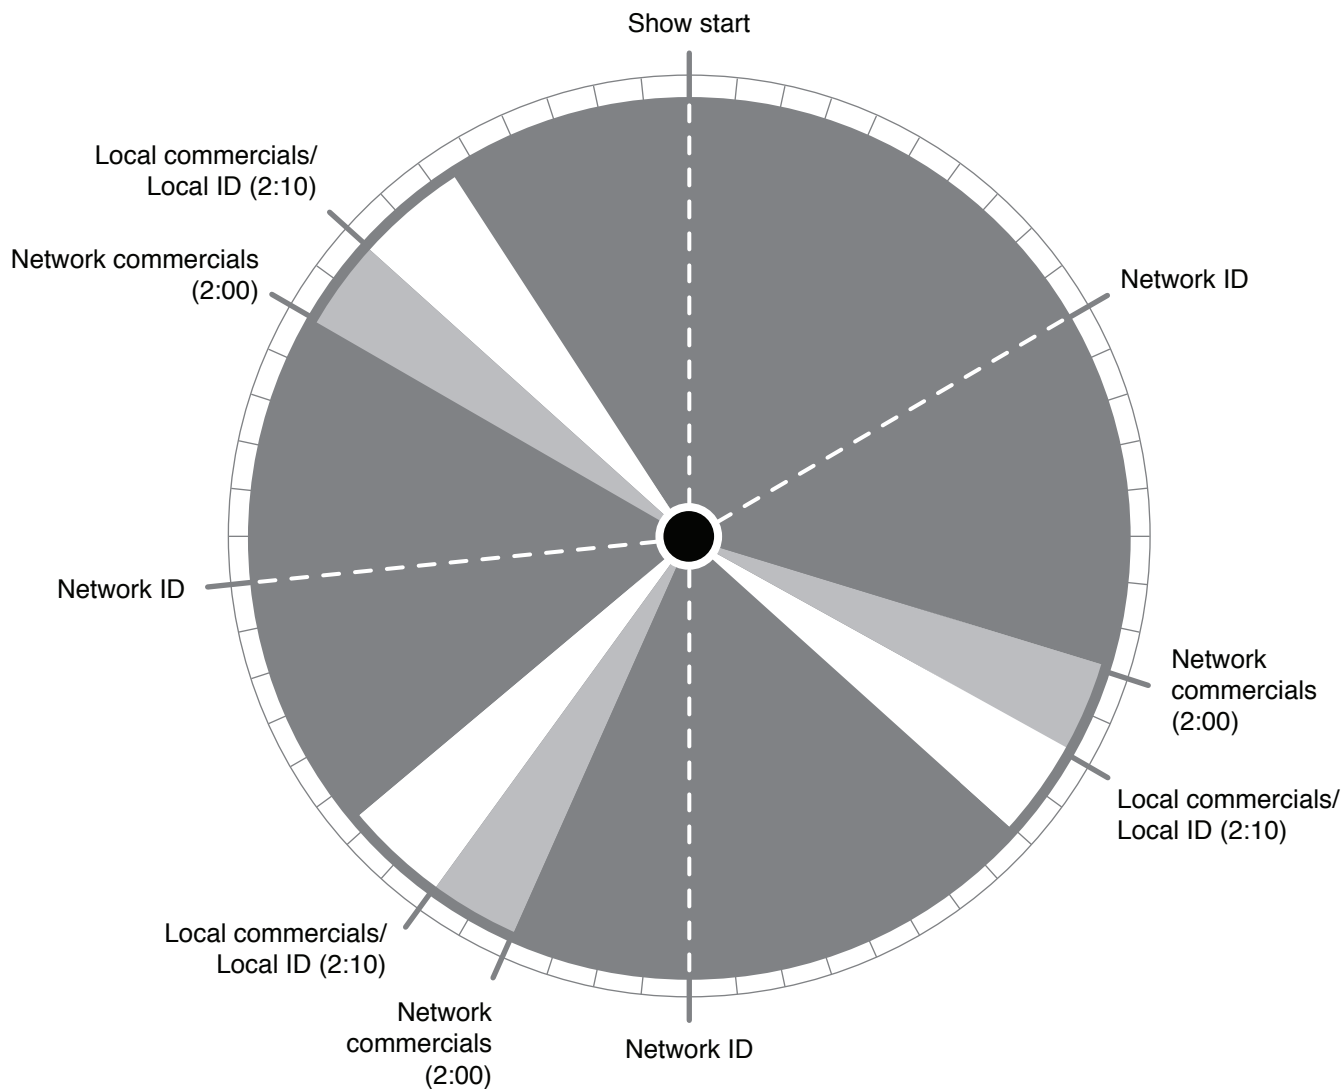

FLOYDIAN SLIP™

A weekly radio journey through the music of Pink Floyd with Craig Bailey

PROGRAM CLOCK

March 2014

-  Program
-  Network break
-  Local break

Exact times of breaks and IDs float.
*Each show guarantees 6:00 of local availabilities,
for a total program time of 60:00*